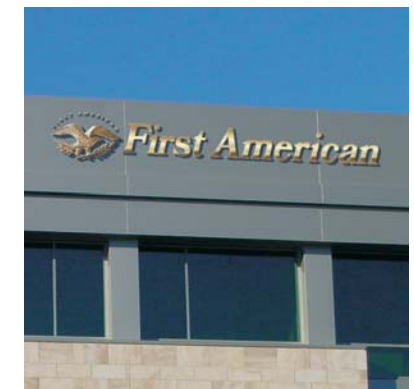

STANDARD SIZES*

MODEL#	SQ. FT.	X1	X2	X3	X4
FAD1-50	96	43'-0"	3'-4"	2'-6"	2'-1"
FAD1-40	62	34'-5"	2'-8"	2'-0"	1'-10"
FAD1-30	35	25'-10"	2'-0"	1'-6"	1'-3"
FAD1-25	24	21'-6"	1'-8"	1'3"	1'-0 1/2"

*CUSTOM SIZES CAN BE MADE TO FIT YOUR SPECIFICATIONS.