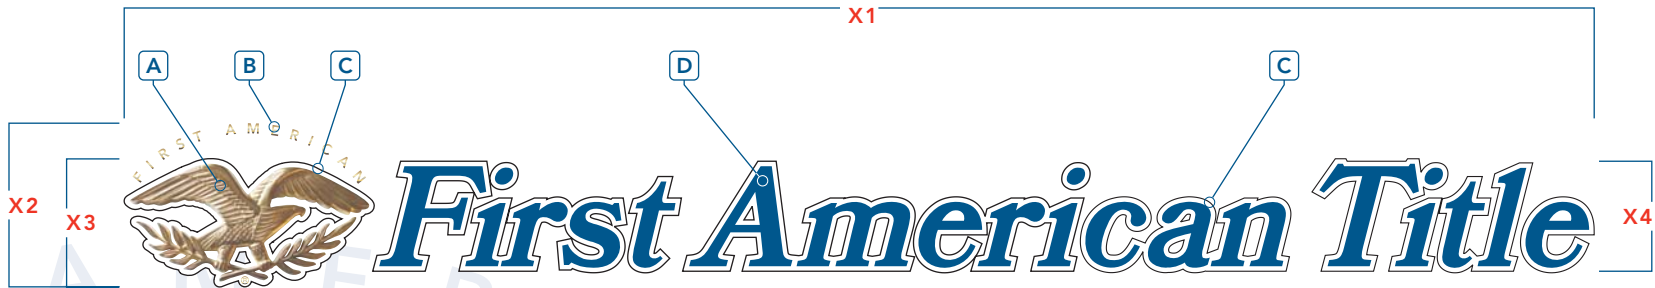

THE FIRST AMERICAN FAC1 INTERNALLY ILLUMINATED CHANNEL LETTER SIGN

Specifications:

A Eagle Logo

Highest quality translucent acrylic with white trim, gold trim or trim finished with automotive quality paint to match aluminum returns **C**. Eagle logo can be a UV protected 1200 dpi digital high performance vinyl print or the famous First American molded Eagle with a real 23 ½ carat Gold Leaf finish.